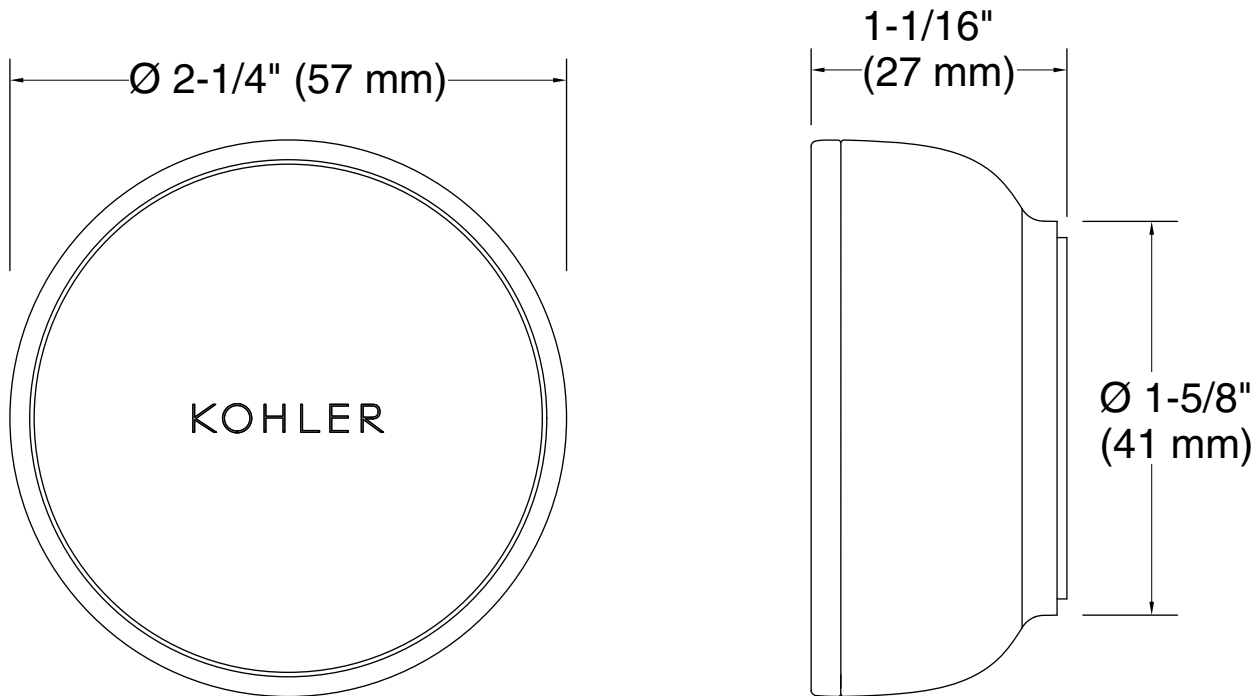

Technical Information

All product dimensions are nominal.

Power source: Battery - DC, included

Drain included: No

Bluetooth® range: 33 ft (10.1 m)

Bluetooth® version: 5